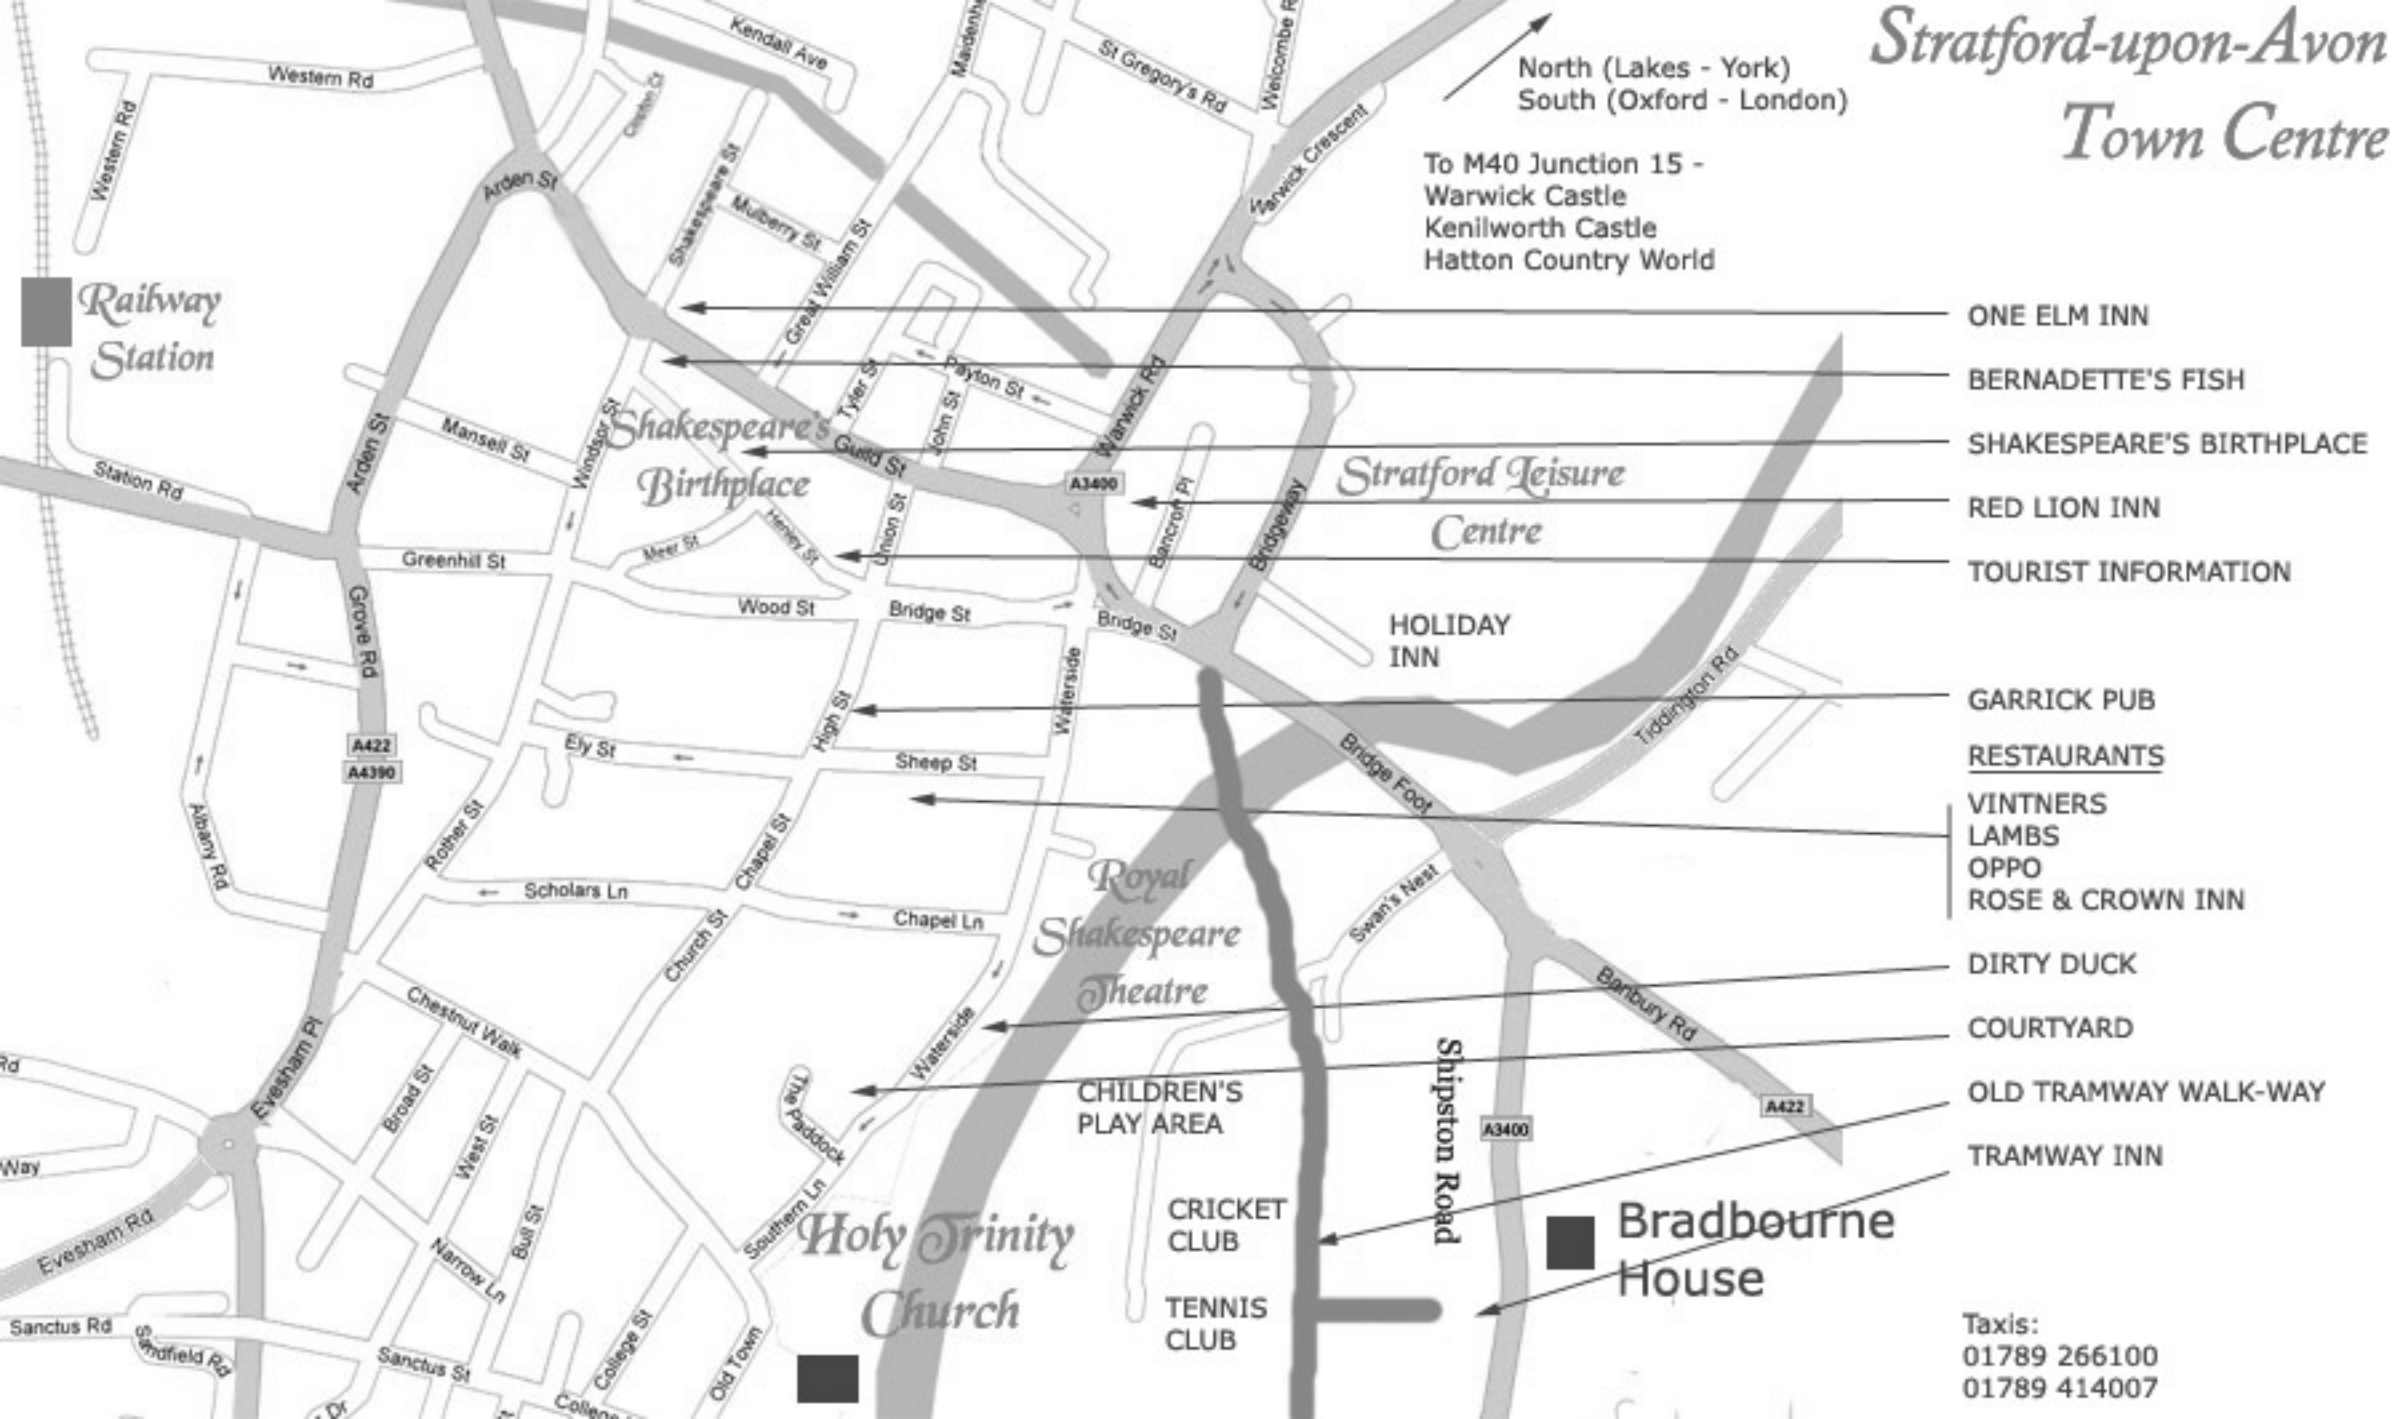

Stratford-upon-Avon Town Centre

North (Lakes - York)
South (Oxford - London)

To M40 Junction 15 -
Warwick Castle
Kenilworth Castle
Hatton Country World

Railway
Station

Shakespeare's
Birthplace

Stratford Leisure
Centre

Royal
Shakespeare
Theatre

Holy Trinity
Church

Bradbourne
House

- ONE ELM INN
- BERNADETTE'S FISH
- SHAKESPEARE'S BIRTHPLACE
- RED LION INN
- TOURIST INFORMATION
- HOLIDAY INN
- GARRICK PUB
- RESTAURANTS
- VINTNERS
- LAMBS
- OPPO
- ROSE & CROWN INN
- DIRTY DUCK
- COURTYARD
- OLD TRAMWAY WALK-WAY
- TRAMWAY INN